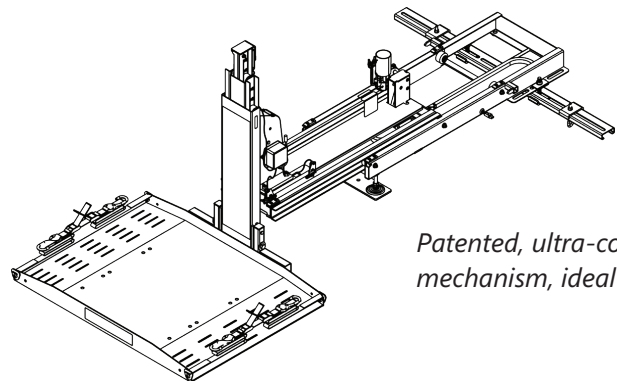

Most Compact Hybrid Available!

- Ultra-compact, patented design fits more applications
- Accommodates virtually all scooters and power chairs
- Drive on/off platform
- No drilling required on most applications
- Connects to existing third row seat hardware, saves second row seating
- No scooter or chair modifications required
- Only 32" cargo headroom required; just 43" depth!
- Emergency manual override system
- Remote hand control (wireless option)

Specifications	AL600 Hybrid Platform Lift
Accommodates	Power Chairs & Scooters
Platform Size	28" x 38"; optional rear wheel cradle extends up to 50"
Lifting Capacity	350 lbs. (160 kg)
Installed Weight	179 lbs. (81 kg)
Securement	Manual Straps
Options	Self-tensioning straps, battery pack, wireless remote
Warranty	3-year transferable

Patented, ultra-compact mechanism, ideal for SUV's